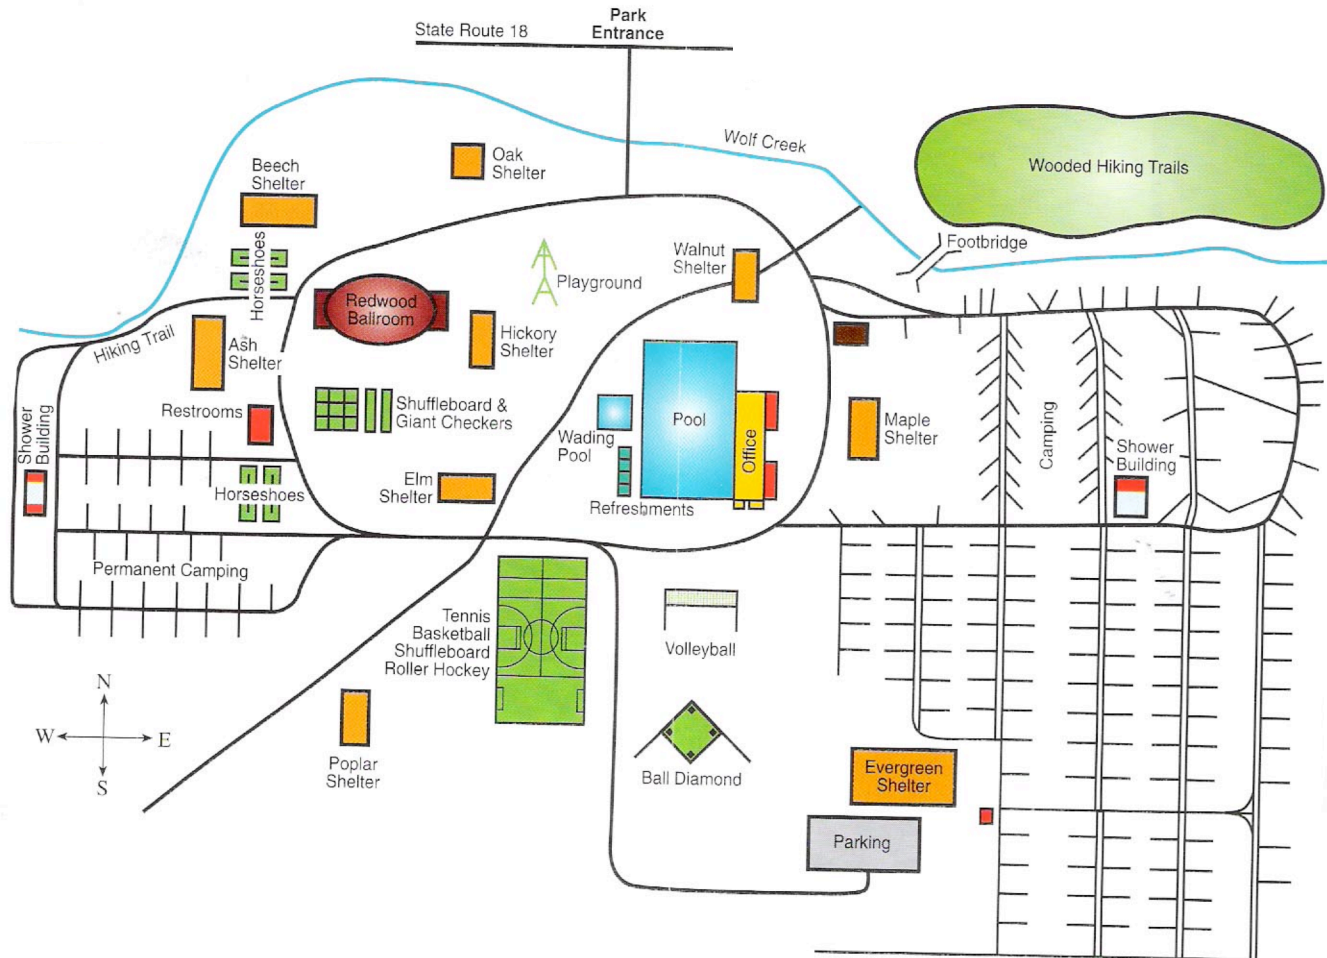

# MEADOWBROOK PARK LAYOUT

## Legend

- Redwood Ballroom
- Shelter Houses
- Restrooms
- Shower Facilities
- Recreational Facilities
- Office
- Parking
- RV Dump Station